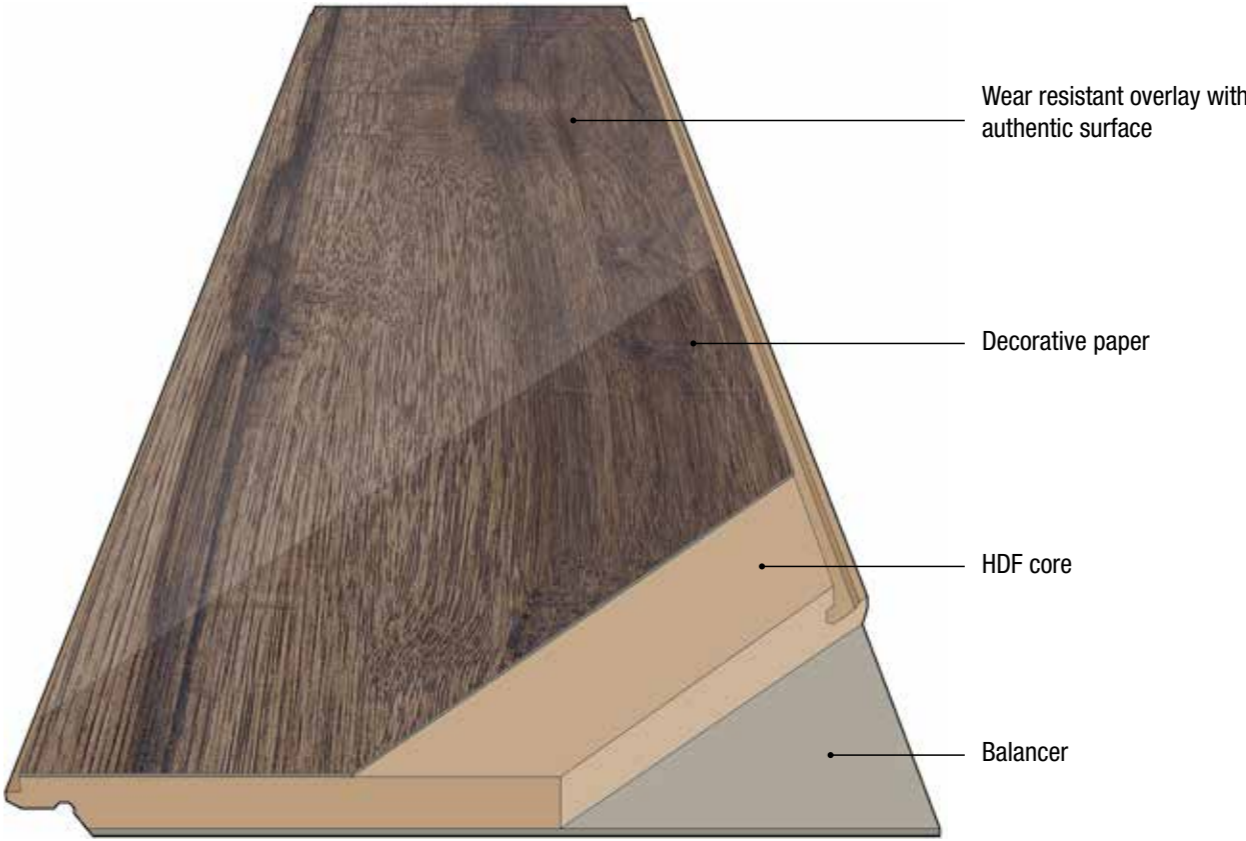

Plank Formats

Narrow Plank: 1383 x 159 mm

Standard Plank: 1383 x 193 mm