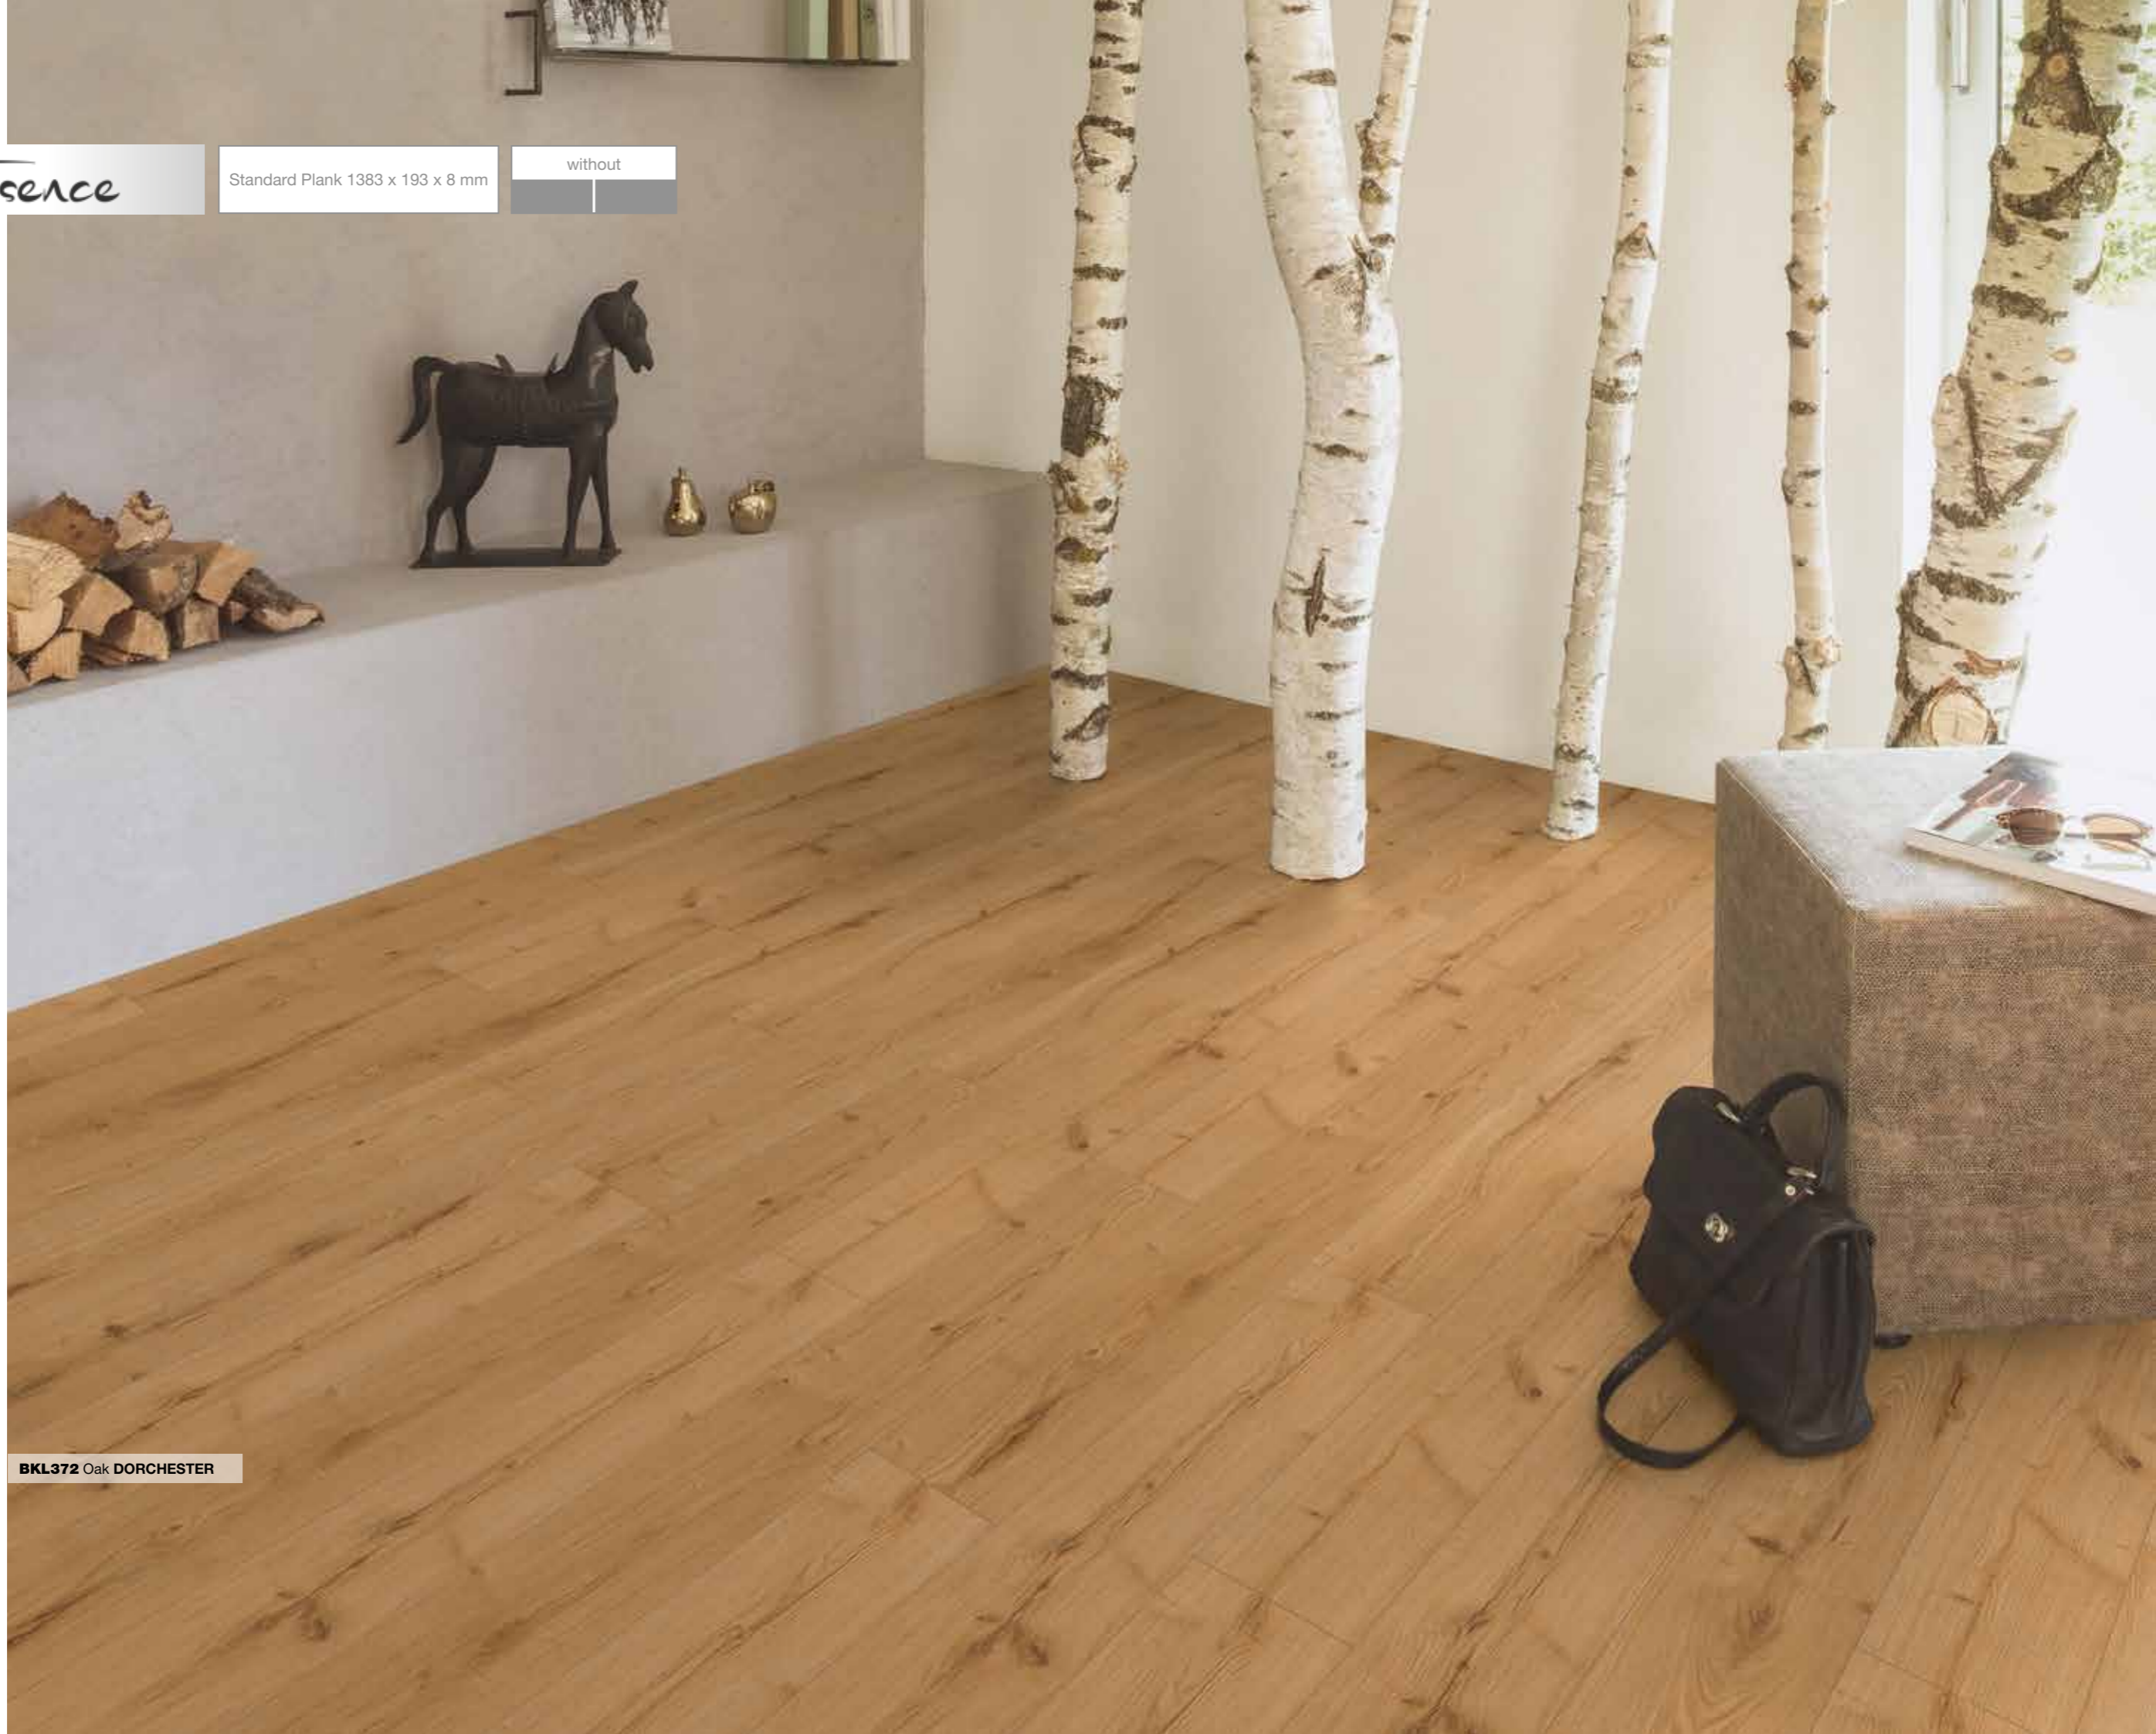

Quintessence

Standard Plank 1383 x 193 x 8 mm

without

BKL372 Oak DORCHESTER